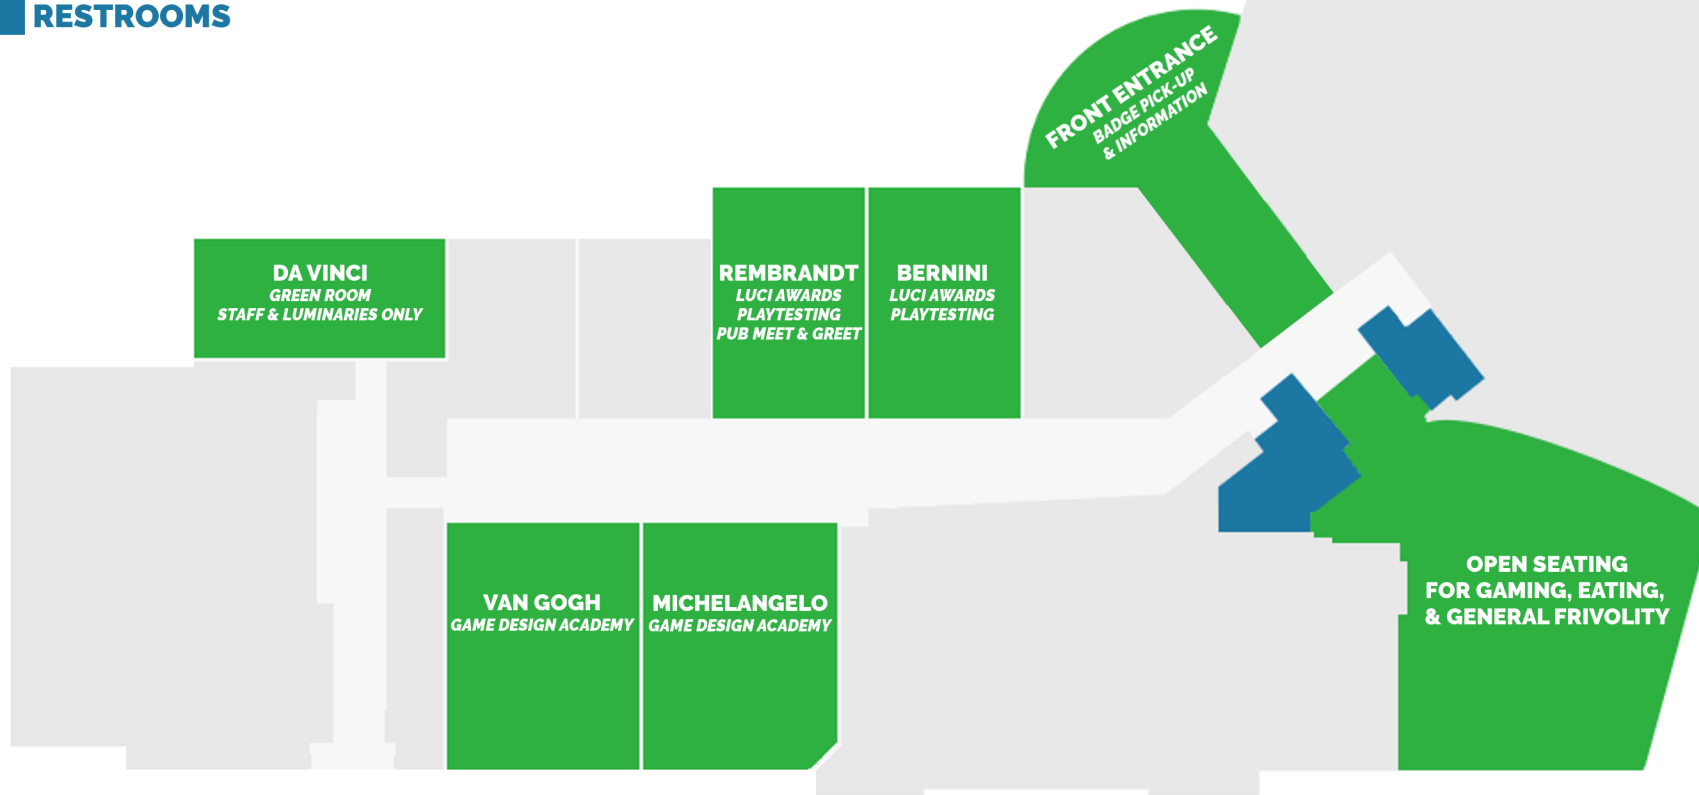

EVERGREEN TABLETOP EXPO

presents the

2018 LUCI Awards & Game Design Academy

EVENT AREAS

CLOSED

RESTROOMS

Please note only covered beverages are permitted in event areas. Food and drink may be consumed in the open seating area. Free parking is available. Please do not park in Faculty/Staff, Facilities, Program Director, or Executive parking (your vehicle may be towed).